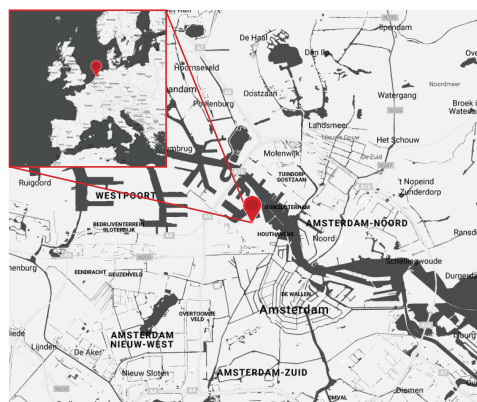

Amsterdam

SF AMS1

This data center is close to the center of the City of Amsterdam with excellent transport links.

Capacity		Capabilities	
Utility	29 MVA redundant	Portal	Ticketing, data, & analytics
IT	20 MW at N+1	Hands	Smart & Remote
Building	2-story, 194,000 sq ft	ITSM	InCommand®
Halls	5-12 / 1,000-10,000 sq ft	Security	24/7 staff, CCTV
Density	400-750 W/sq ft	Features	Design flexibility
Cooling	Chillers & CRACs		Strong network connectivity
PUE	1.2 to 1.4		Close proximity to transportation
Connectivity		Certifications	
Telcos	13	SSAE 16 CERTIFIED	DUTCH DATA CENTER ASSOCIATION Participant
MMRs	Dual	PCI DSS COMPLIANT	
Cloud	AWS, Azure, GCP	ISO 27001	
Carriers	BT, CenturyLink (Level3), Colt Telecom, EuNetworks, Eurofiber, GTT, KPN Eurorings, Orange Business Netherlands BV, Surfnet, Tele2, Verizon, VodafoneZiggo, Vodafone - Network Factory		

SF AMS1

The SF AMS1 data center is home to a number of global enterprises. The facility is highly connected with over 100,000 square feet of available shell space ideal for cloud, low latency & edge environments.

Positioned in a prime location inside the A10 and less than 4 km from the city center, with access to a dozen carriers and multiple diverse fiber entry points.

Our InCommand Services offer a range of fully managed Facility and IT infrastructure management solutions, as well as real-time access to data center analytics.